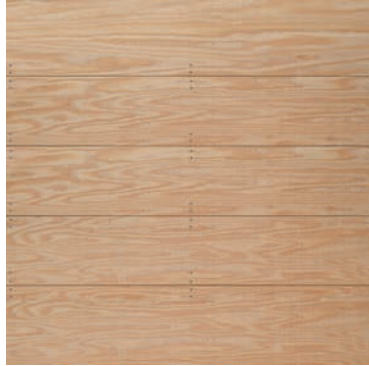

CLASSIC™ WOOD

MODEL 33

COMPLETE CONFIGURATIONS

Model 33 Base Door Designs

Model 33 Standard Section Arrangement

6'0" – 8'0" HIGH

8'1" – 10'0" HIGH

10'1" – 12'0" HIGH

Door widths available 6'0" to 18'0" in 1" increments. Door heights available 6'0" to 12'0" in 1" increments.

Possible Section Arrangements	
Door Height	Number of Sections
6'0" - 8'0"	4
7'0" - 10'0"	5
8'0" - 12'0"	6
9'0" - 12'0"	7
10'0" - 12'0"	8