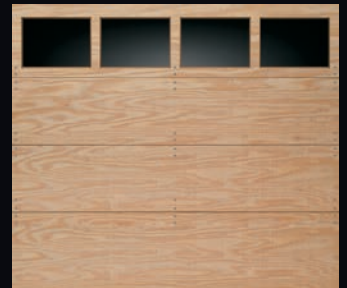

CLASSIC™ WOOD

MODEL 33

COMPLETE CONFIGURATIONS

Model 33 Base Door Designs

Model 33 Standard Section Arrangement

6'0" – 8'0" HIGH

8'1" – 10'0" HIGH

10'1" – 12'0" HIGH

Door widths available 6'0" to 18'0" in 1" increments. Door heights available 6'0" to 12'0" in 1" increments.

Possible Section Arrangements	
Door Height	Number of Sections
6'0" - 8'0"	4
7'0" - 10'0"	5
8'0" - 12'0"	6
9'0" - 12'0"	7
10'0" - 12'0"	8

Model 33 Finished Door Designs

NOTE: Seven foot high doors are illustrated below. Design may appear different dependent upon the height and number of sections of the door. Please contact your dealer for illustrations providing dimensions and line drawings for each design.